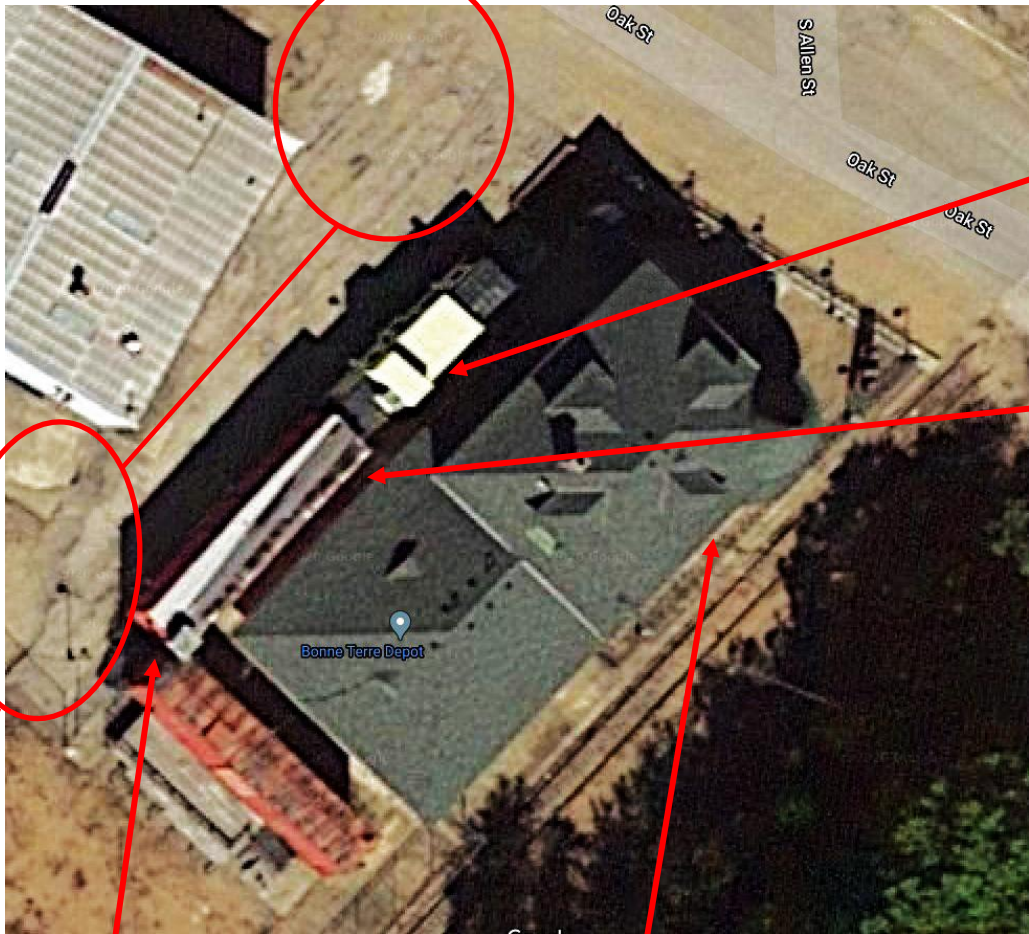

# DEPOT MAP

Caboose-Room 3 Entrance

Rail Car-Room 1 Entrance

Parking

Rail Car-Room 2 Entrance

Entrance to Depot Upstairs Room

Top of steps room 1 on left, Room 5 (loft) stairs is to the right. Room 4 is down the hall on left, room 2 across the hall, and at the end of hallway room 3 on left and hospitality room on the right.

Envelope with keys is on top of meter box to open outside door and keys to each room.